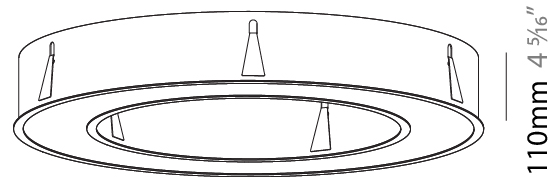

GENERAL

Series: Glorious
 Subseries: Glorious
 Brand: Prolicht
 Division: Architectural
 Mounting Type: Recessed
 Mounting Location: Ceiling
 Subcategory: Ambient

PHYSICAL

Shape: Round
 Diameter (mm): 970
 Diameter (in): 38 ³/₁₆
 Height (mm): 110
 Height (in): 4 ⁵/₁₆
 Min. Recessing Depth (mm): 120
 Min. Recessing Depth (in): 4 ³/₄
 Light Distribution: Direct
 Weight (kg): 11.164
 Weight (lbs): 24.61
 Diffuser: PMMA - Opal or Micro-Prism
 Fixture Finish: SSR / BKV / CWI / CRY / HAB / UFT / ITA / RUA / FTG / MYG / LOD / PUS / FRO / FUP / KIA / POP / BLS / SPG / MEY / GOH / GUM / CHC / COM / ABZ / JAG / OBR / MOS / ROR
 Fixture Material: Aluminum
 Cut-out Measurements: 960mm / 37 13/16" x 640mm / 25 3/16"

PROJECT
TYPE
SPECIFIER
QUANTITY
DATE

Ø 628mm 24 3/4"

Ø 970mm 38 3/16 "

960mm x 640mm
37 13/16" x 25 3/16"

120mm
4 3/4"

10 - 15mm
3/8" - 9/16"

A37505-

PROJECT _____