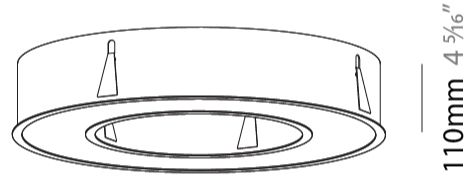

GENERAL

Series: Glorious
Subseries: Glorious
Brand: Prolicht
Division: Architectural
Mounting Type: Recessed
Mounting Location: Ceiling
Subcategory: Ambient

PHYSICAL

Shape: Round
Diameter (mm): 770
Diameter (in): 30 ⁵ / ₁₆
Height (mm): 110
Height (in): 4 ⁵ / ₁₆
Min. Recessing Depth (mm): 120
Min. Recessing Depth (in): 4 ³ / ₄
Light Distribution: Direct
Weight (kg): 9.285
Weight (lbs): 20.47
Diffuser: PMMA - Opal or Micro-Prism
Fixture Finish: SSR / BKV / CWI / CRY / HAB / UFT / ITA / RUA / FTG / MYG / LOD / PUS / FRO / FUP / KIA / POP / BLS / SPG / MEY / GOH / GUM / CHC / COM / ABZ / JAG / OBR / MOS / ROR
Fixture Material: Aluminum
Cut-out Measurements: 760mm / 29 15/16" x 440mm / 17 5/16"

Ø 428mm 16 ⁷/₈ "

Ø 770mm 30 ⁵/₁₆ "

110mm 4 ⁵/₁₆ "

760mm x 440mm
29 ¹⁵/₁₆" x 17 ⁵/₁₆"

120mm
4 ³/₄"

10 - 15mm
³/₈" - ⁹/₁₆"

A37500-

PROJECT _____