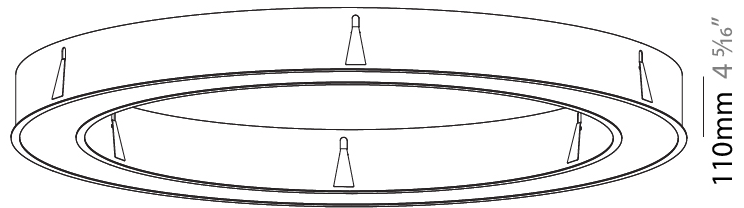

GENERAL

Series: Glorious
 Subseries: Glorious
 Brand: Prolicht
 Division: Architectural
 Mounting Type: Recessed
 Mounting Location: Ceiling
 Subcategory: Ambient

PHYSICAL

Shape: Round
 Diameter (mm): 1570
 Diameter (in): 61 ¹³/₁₆
 Height (mm): 110
 Height (in): 4 ⁵/₁₆
 Min. Recessing Depth (mm): 120
 Min. Recessing Depth (in): 4 ³/₄
 Light Distribution: Direct
 Weight (kg): 16.624
 Weight (lbs): 36.65
 Diffuser: PMMA - Opal or Micro-Prism
 Fixture Finish: SSR / BKV / CWI / CRY / HAB / UFT / ITA / RUA / FTG / MYG / LOD / PUS / FRO / FUP / KIA / POP / BLS / SPG / MEY / GOH / GUM / CHC / COM / ABZ / JAG / OBR / MOS / ROR
 Fixture Material: Aluminum
 Cut-out Measurements: 1560mm / 61 7/16" x 1240mm / 48 13/16"

PROJECT
TYPE
SPECIFIER
QUANTITY
DATE

Ø 1228mm 48 3/8"

Ø 1570mm 61 13/16"

1560mm x 1240mm
61 7/16" x 48 13/16"

120mm
4 3/4"

10 - 15mm
3/8" - 9/16"

A37502-

PROJECT	_____
TYPE	_____
SPECIFIER	_____
QUANTITY	_____
DATE	_____

GENERAL

Series: Glorious
 Subseries: Glorious
 Brand: Prolicht
 Division: Architectural
 Mounting Type: Recessed
 Mounting Location: Ceiling
 Subcategory: Ambient

PHYSICAL

Shape: Round
 Diameter (mm): 970
 Diameter (in): 38 ³/₁₆
 Height (mm): 110
 Height (in): 4 ⁵/₁₆
 Min. Recessing Depth (mm): 120
 Min. Recessing Depth (in): 4 ³/₄
 Light Distribution: Direct
 Weight (kg): 11.164
 Weight (lbs): 24.61
 Diffuser: PMMA - Opal or Micro-Prism
 Fixture Finish: SSR / BKV / CWI / CRY / HAB / UFT / ITA / RUA / FTG / MYG / LOD / PUS / FRO / FUP / KIA / POP / BLS / SPG / MEY / GOH / GUM / CHC / COM / ABZ / JAG / OBR / MOS / ROR
 Fixture Material: Aluminum
 Cut-out Measurements: 960mm / 37 13/16" x 640mm / 25 3/16"